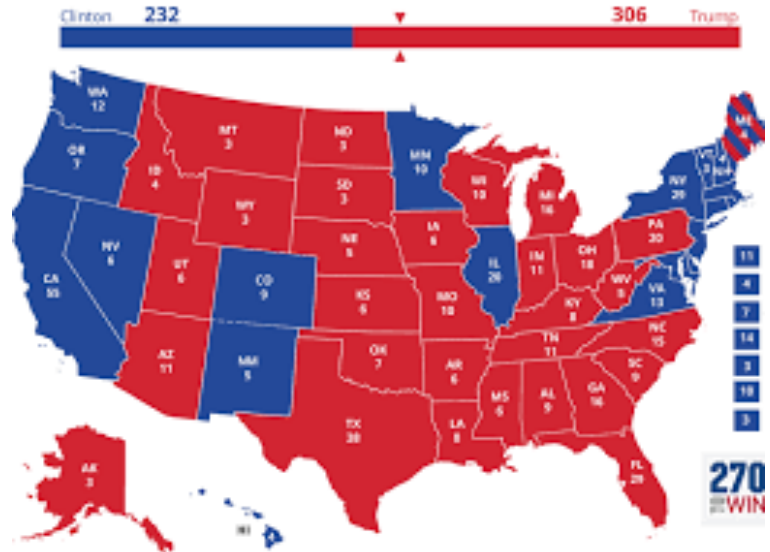

OCTOBER GENERAL MEMBERSHIP MEETING MASON COUNTY LEAGUE OF WOMEN VOTERS

Tuesday, October 16, 2018, 11:30 am - 1:30 pm, Olympic College Library, Shelton

WE THE VOTERS

pdc.wa.gov. Please bring your smart phone or tablet to the meeting in order to access online candidate funding